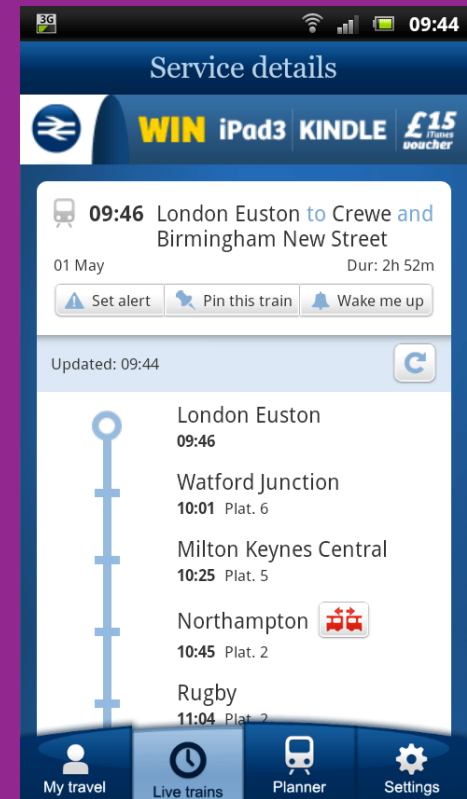

PLANNING YOUR ROUTE

Google Maps

Citymapper

Citymapper

National Rail

Tube Map

PLANNING YOUR ROUTE

❖ When planning your route on Google Maps or CityMapper, you can select many options to fine tune your search.

- ❖ These options include:
- Avoid highway tolls.
 - Include Step-free access options only.
 - Bicycle, pedestrian or car.
 - There are many more!

*Did you
know?*

NAVIGATION ON THE GO

Live traffic updates

Citymapper

Live tube and engineering work updates

Departures board

NAVIGATION ON THE GO

Let's see how it works... Live Demo!

Citymapper

FINDING NEW PLACES

Reviews and ratings on TripAdvisor

SUMMARY

tripadvisor

Citymapper

TopTips:

- Check for travel disruptions in advance
- Read people's reviews
- Always check you've entered the correct destination
- Charge your phone beforehand – satnav can drain on your battery