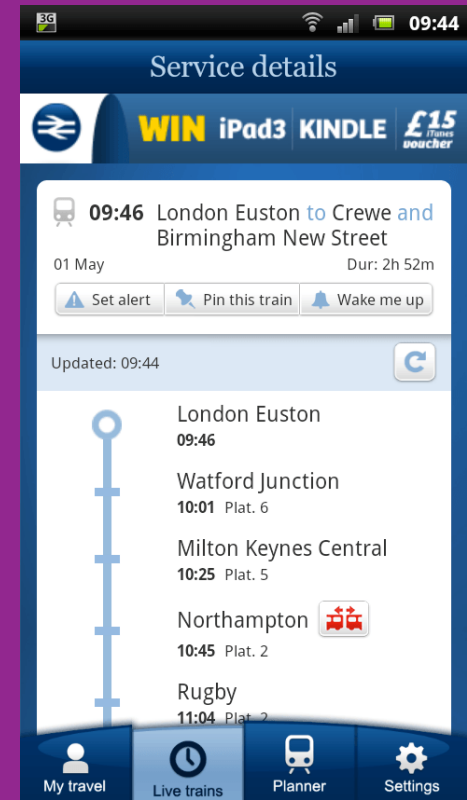

PLANNING YOUR ROUTE

Google Maps

Citymapper

Citymapper

National Rail

Tube Map

PLANNING YOUR ROUTE

❖ When planning your route on Google Maps or CityMapper, you can select many options to fine tune your search.

- ❖ These options include:
- Avoid highway tolls.
 - Include Step-free access options only.
 - Bicycle, pedestrian or car.
 - There are many more!

*Did you
know?*

NAVIGATION ON THE GO

Live traffic updates

Citymapper

Live tube and engineering work updates

Departures board

NAVIGATION ON THE GO

Let's see how it works... Live Demo!

Citymapper

FINDING NEW PLACES

Reviews and ratings on TripAdvisor

SUMMARY

tripadvisor

Citymapper

TopTips:

- Check for travel disruptions in advance
- Read people's reviews
- Always check you've entered the correct destination
- Charge your phone beforehand – satnav can drain on your battery